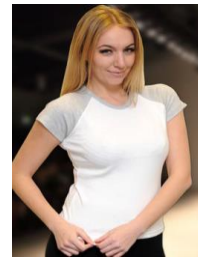

Style 5.4 - Ladies Top

Colour	32
Pink	76
White	94
Total	170

Style 5.5

Colour	30	32	Total
Navy	10		10
Pink		8	8
Total	10	8	18

Style 5.6 Ladies Raglan Half Sleeve Slim Fit Top

Colour	30	32	36	Total
	S/M	M/L	L/XL	
Navy/Grey		200		200
White/Pink	13	184	4	201
White/Navy	186	130	61	377
White/Lilac			100	100
White/Sky	10	174	138	322
Grey/Navy		240		240
White/Black		4	26	30
Total	209	932	329	1470

Style 5.7 - Ladies 3/4 Sleeve Slim Fit Top

Colour	30	32	36	Total
	S/M	M/L	L/XL	
Navy	50	28		78
White	1	11	90	102
Grey		48		48
Red		5		5
White/Sky		9		9
White/Grey		38		38
White/Pink		1		1
Total	51	140	90	281